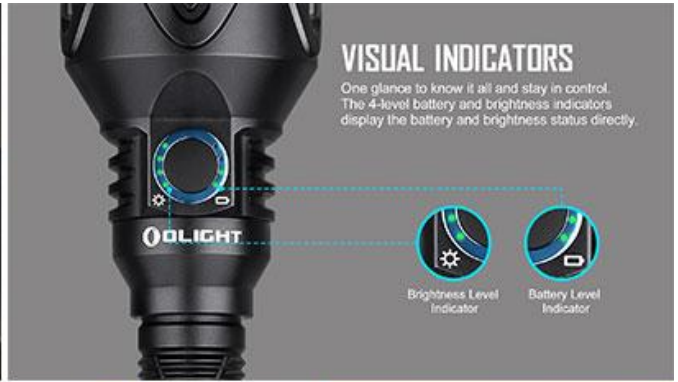

MAX OUTPUT 2,500 LUMENS	MAX RUNTIME 12 DAYS	MAX THROW 1,050 METERS
BATTERY TWO CUSTOMIZED 5000mAh 21700	DROP TEST 1 METER	WATERPROOF IPX8