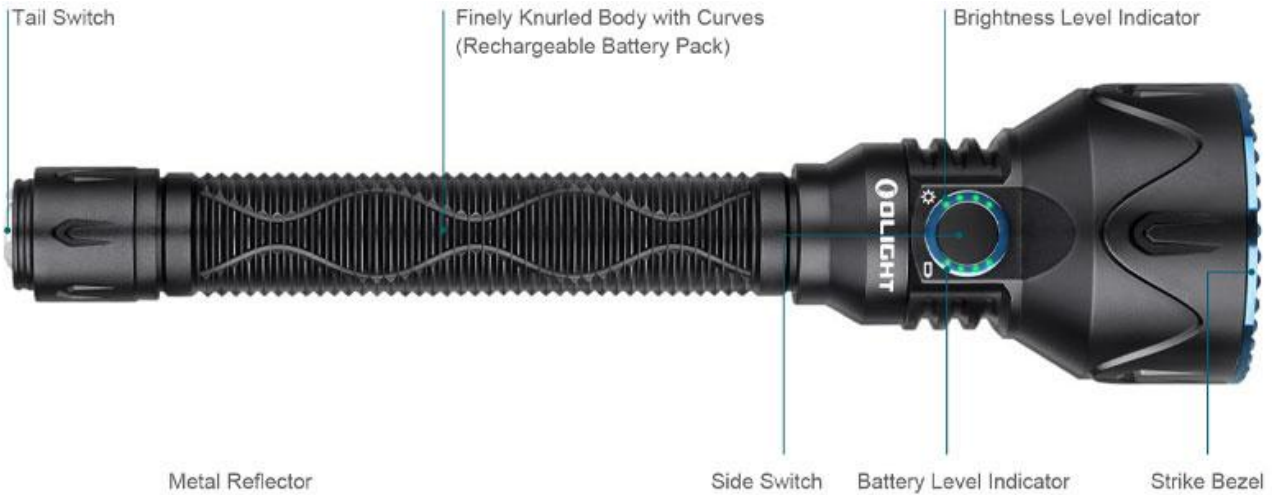

# How good becomes even better – part 3- Olight JAVELOT PRO 2

**Bright and Distant Beam:** Delivering up to 2,500 lumens with an extreme beam distance of 1,050 meters.

**Dual Switches:** A side switch to select 4 different modes during daily use, and a dual-stage tail switch for tactical operation.

**Visualized Indicators:** 4-level battery and brightness level indicators around the side switch which can be read at a single glance.

**Replaceable Battery Pack:** The battery pack comprises two 5000mAh 21700 batteries. It allows for longer runtime and quick replacement.

**Build to Last:** Made of aerospace-grade aluminum alloy, the Javelot Pro 2 is IPX8 waterproof and able to handle the 1-meter impact.

<p><b>MAX OUTPUT</b></p> <p><b>2,500 LUMENS</b></p>	<p><b>MAX RUNTIME</b></p> <p><b>12 DAYS</b></p>	<p><b>MAX THROW</b></p> <p><b>1,050 METERS</b></p>
<p><b>BATTERY</b></p> <p><b>TWO CUSTOMIZED</b> <b>5000mAh 21700</b></p>	<p><b>DROP TEST</b></p> <p><b>1 METER</b></p>	<p><b>WATERPROOF</b></p> <p><b>IPX8</b></p>

## DIMENSIONS

Length: 10.20in/259mm  
 Head Diameter: 2.48in/63mm  
 Body Diameter: 1.02in/26mm