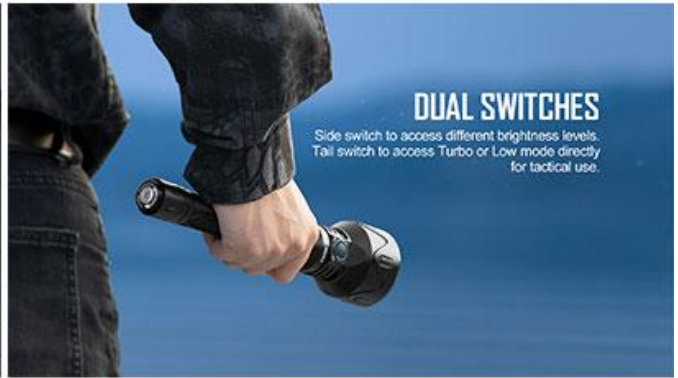

MAX OUTPUT 2,500 LUMENS	MAX RUNTIME 12 DAYS	MAX THROW 1,050 METERS
BATTERY TWO CUSTOMIZED 5000mAh 21700	DROP TEST 1 METER	WATERPROOF IPX8